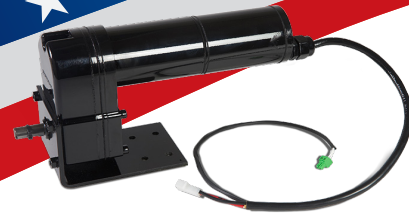

# USAutomatic PATRIOT RSL

For Slide Gates up to 800 lbs and 32 ft in Travel Distance.

Backed by a 5/3 Year Warranty

Battery powered charged  
with AC or Solar

For Residential, Light Commercial,  
Farm and Ranch Use

New Updated  
Brake Release System

## INCLUDES

- 2 - LCR 2 button transmitters
- Pre-wired solar friendly LCR dual channel receiver
- Thomson gear motor with brake
- 30ft of chain
- Battery Controller (AC or Solar)  
*\*Solar option allows for remote installation*
- Heavy duty ABS molded cover
- 2 sets of Photo Eyes - with through beam for reliability

## FEATURES

- **Low Battery Circuit. LED and Alarm.**
- **PWM Soft Start/Stop**
- **2 Monitored Contact Edge Inputs**
- **Nexx Gate Smart App Plug**
- **Updated Brake Release System**
- **Gate in Motion port**
- Warranty: 5 year control board / 3 year all other components
- Designed to operate with all types of solar friendly accessories without adding solar panels
- Independent Gate 1 and Gate 2 sensitivity adjustment
- Battery powered providing real battery backup. Not 1 cycle
- Built in Timer to Close
- Photo Eye Power Management (PEPM) solar friendly software
- Photo eye transmitter is battery powered or hardwired
- Easy Manual Release
- Pad or Post Mount Installation
- UL325 Compliant
- Made in the USA